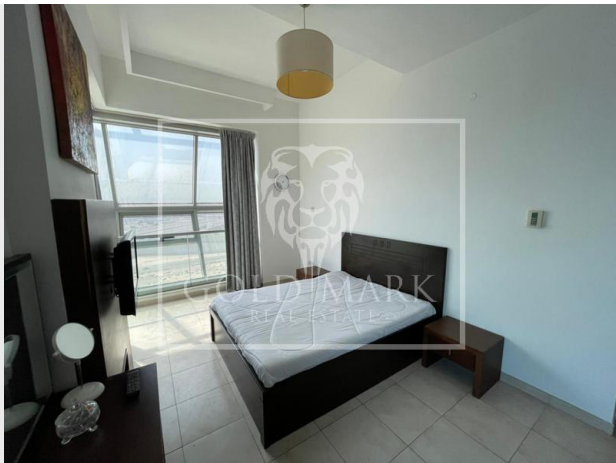

rk@goldmark.ae
+971 56 415 5255