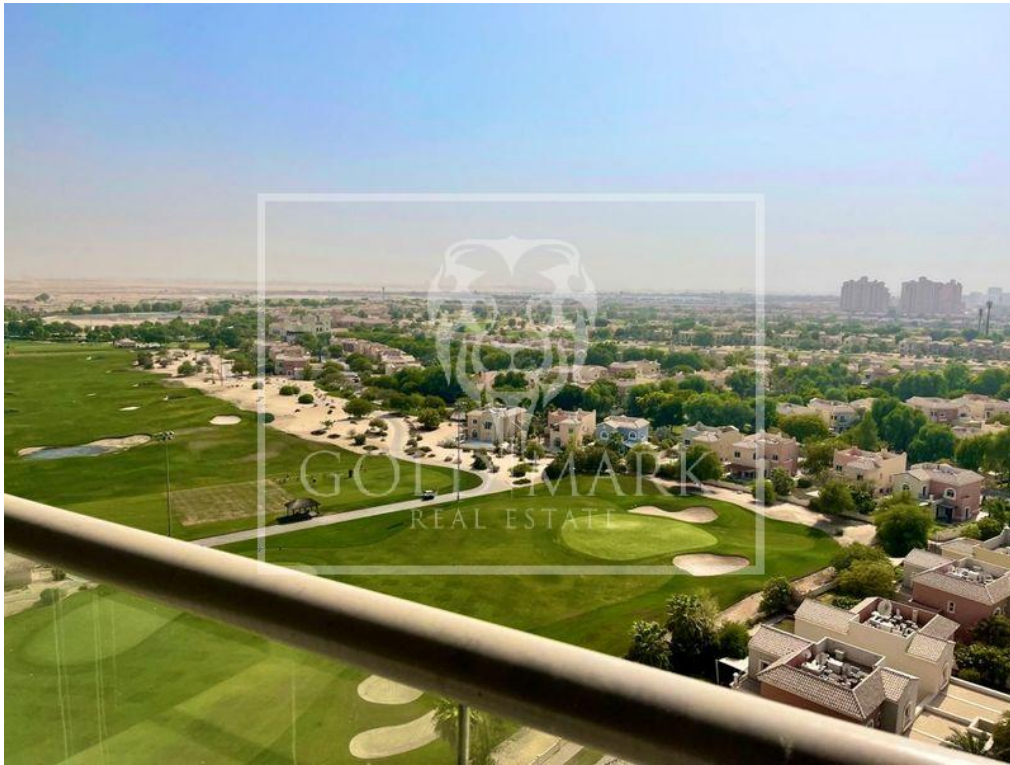

RENTING @ AED25K PER ANNUM
Golf Course View | Brand New Studio | Higher Floor

**This property is subject to availability and the price is subject to change. Size may be approximate and images may be generic.*

- Leasing Price: AED 24999
- Studio
- Amazing Gulf View
- BUA: 444.87 sq. ft.
- Unfurnished
- With 1 Parking

Brand new Studio apartment Amazing view on the Golf course!!! Multiple options !!!!

The master developer is Dubai Sports City. From Sports City it takes roughly 22 minutes to drive to Dubai Mall, 17 minutes to Palm Jumeirah, 19 minutes to Burj Al Arab and 20 minutes to The Walk JBR. Dubai International Airport (DXB) is roughly 40 minutes' drive and the new Al Maktoum International Airport is roughly 29 minutes' drive. All durations are calculated by Google Maps and assume the fastest route in typical traffic conditions.