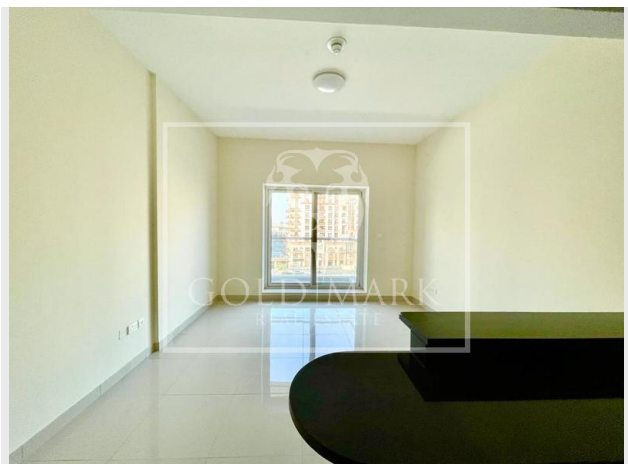

asc@goldmark.ae
+971521455151